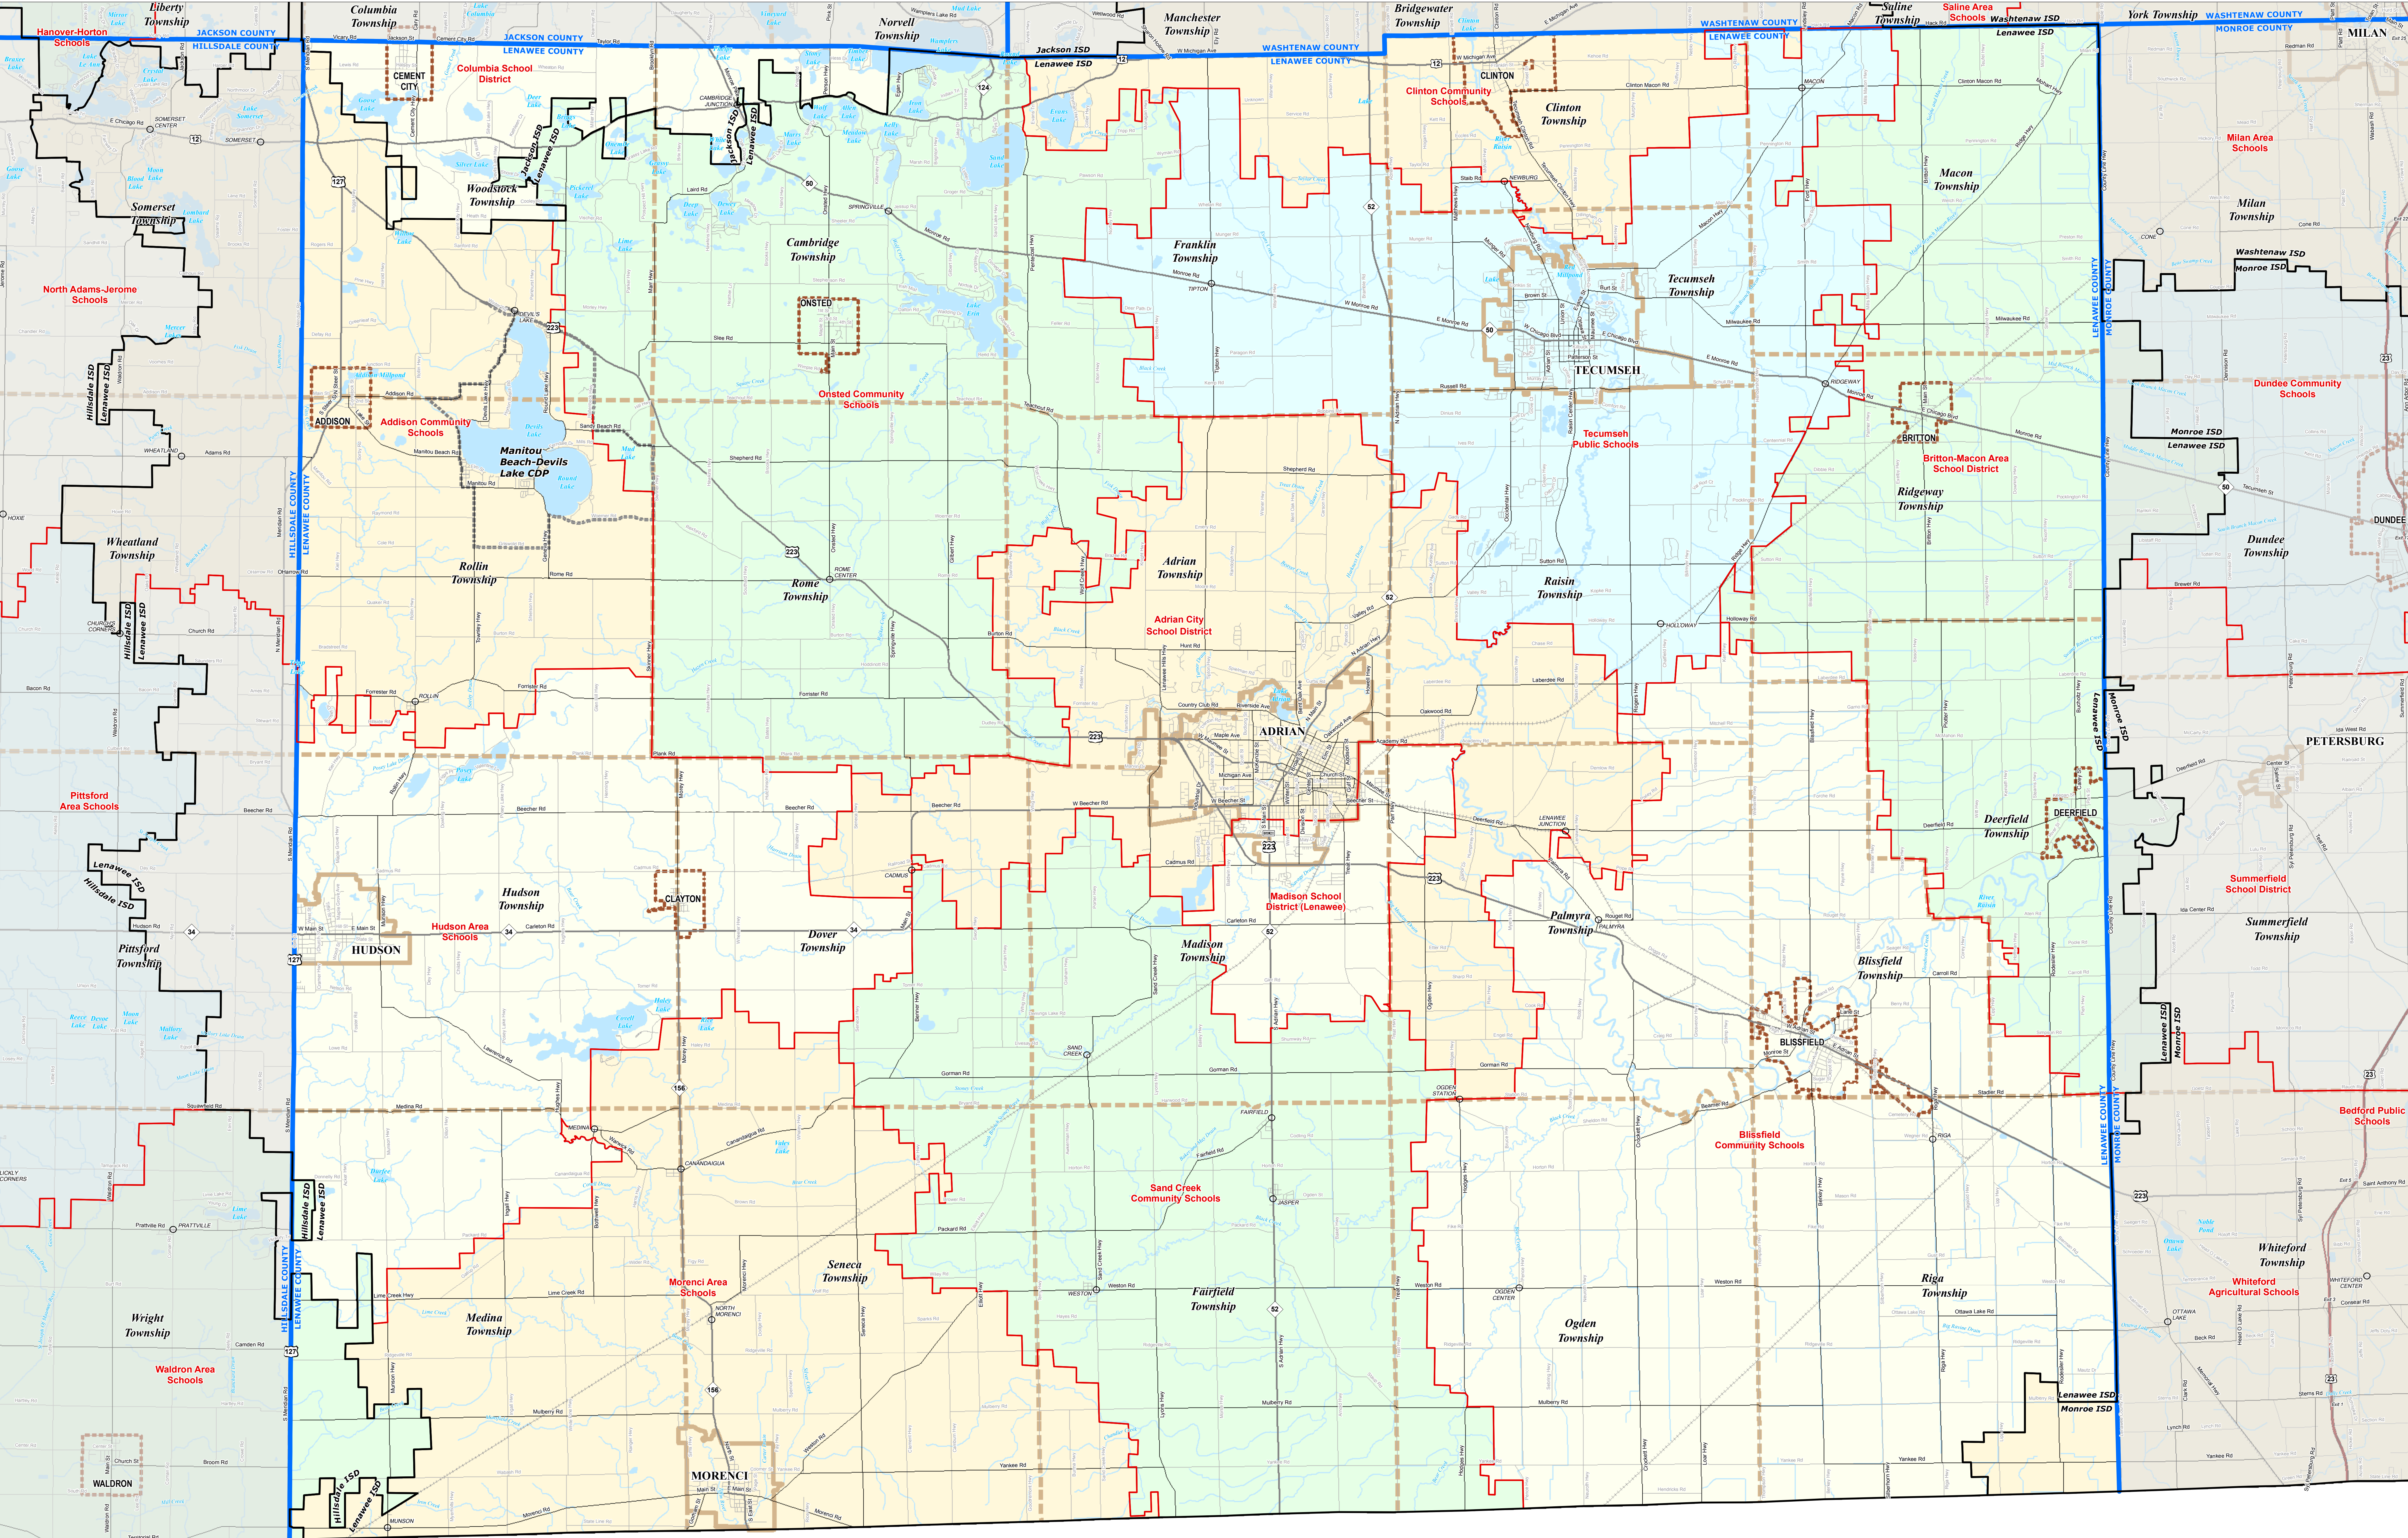

LENAWEE COUNTY SCHOOL DISTRICTS

0 1 2 Miles

11/15/13

Legend

	Intermediate School District		County		Railroad
	School District		Unincorporated Place		Water Feature
	City		Freeway		River, Stream, or Drain
	Township		Highway		
	Village		Primary Road		
	Census Designated Place		Local Road		

Source: Michigan Geographic Framework, v13a